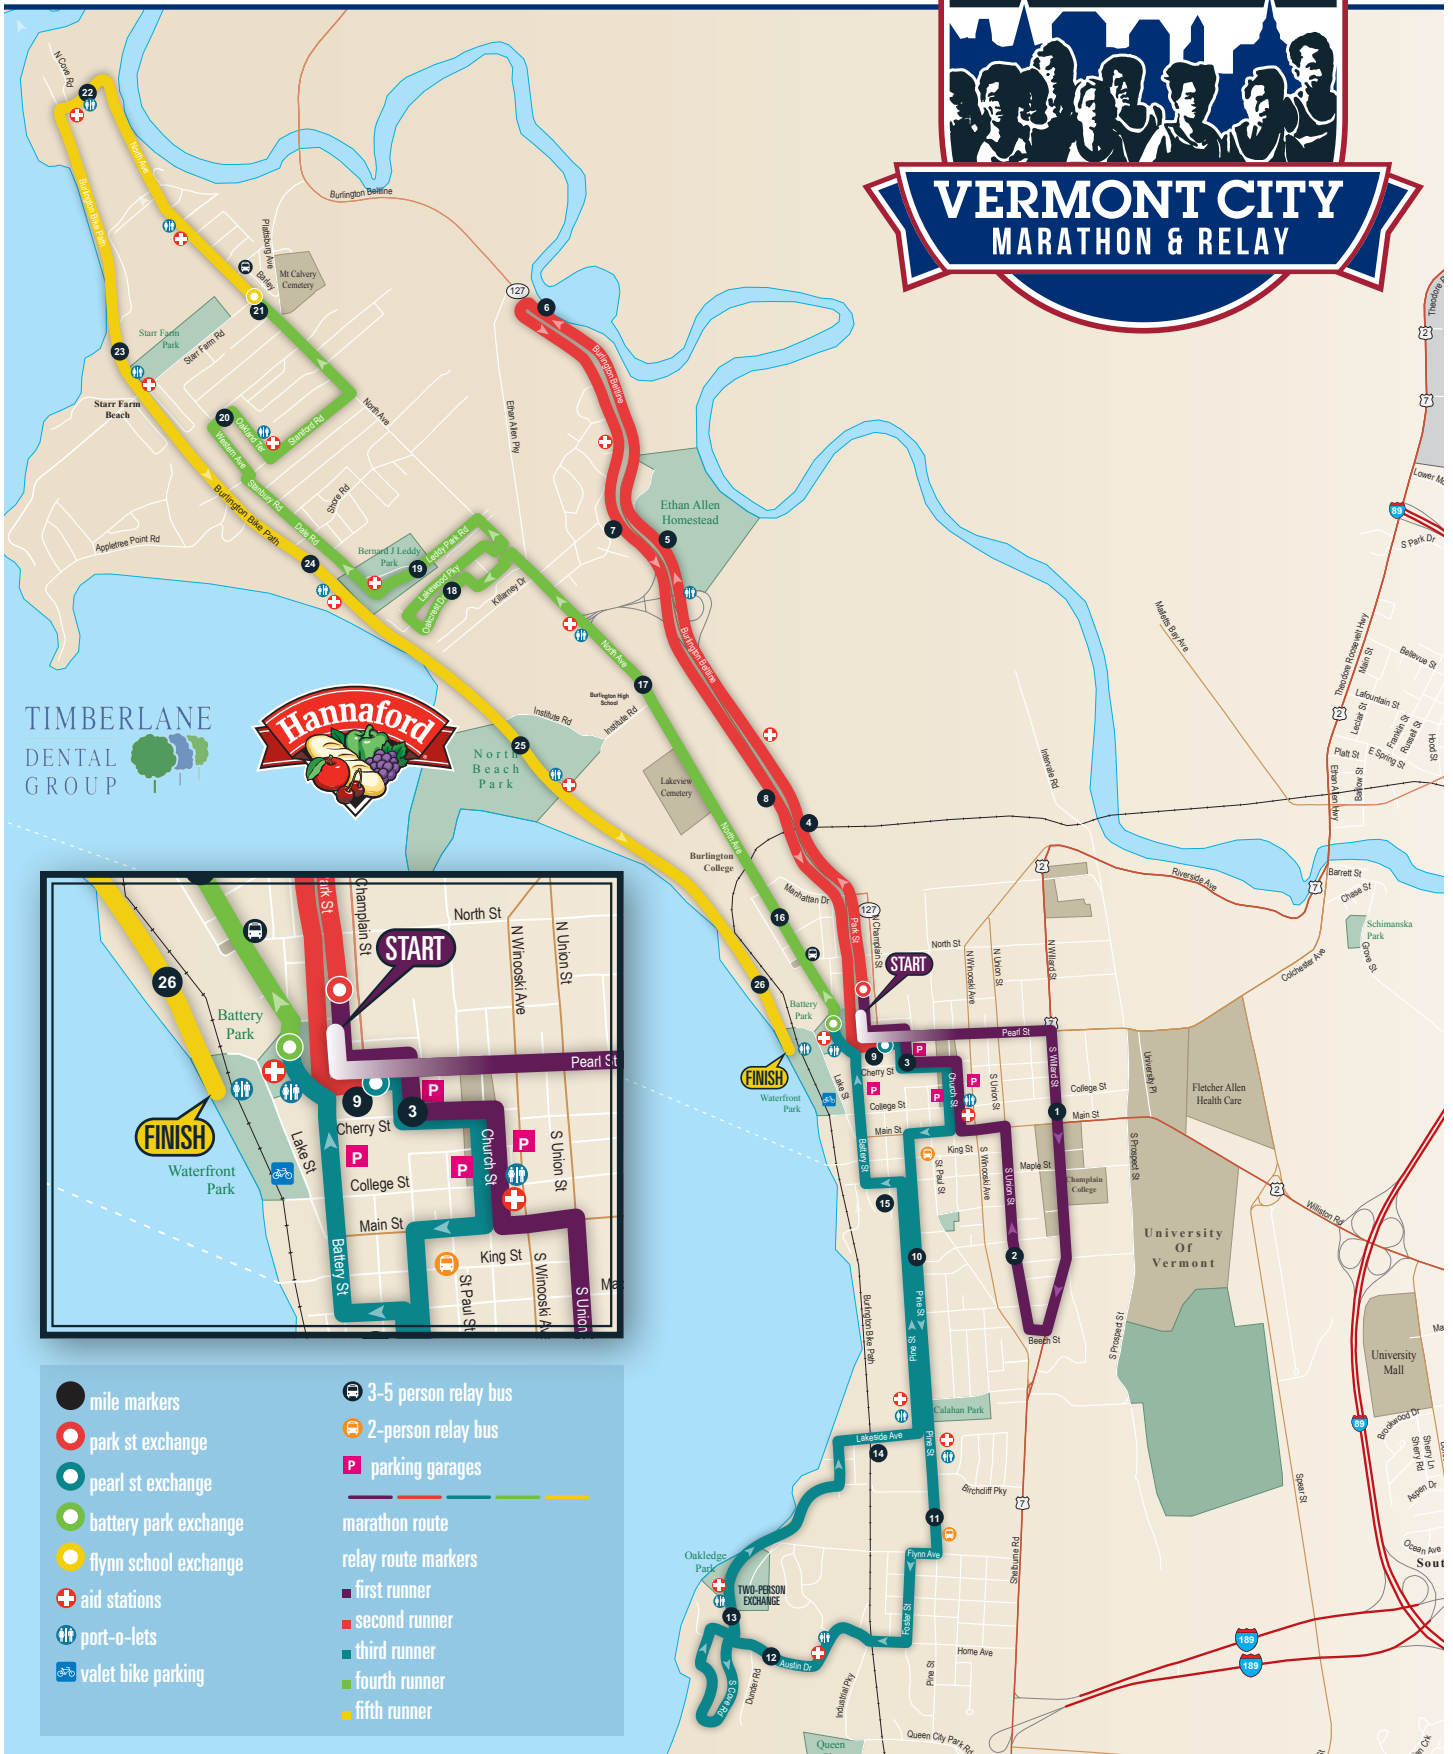

# COURSE MAP

## VERMONT CITY MARATHON & RELAY

TIMBERLANE  
DENTAL  
GROUP