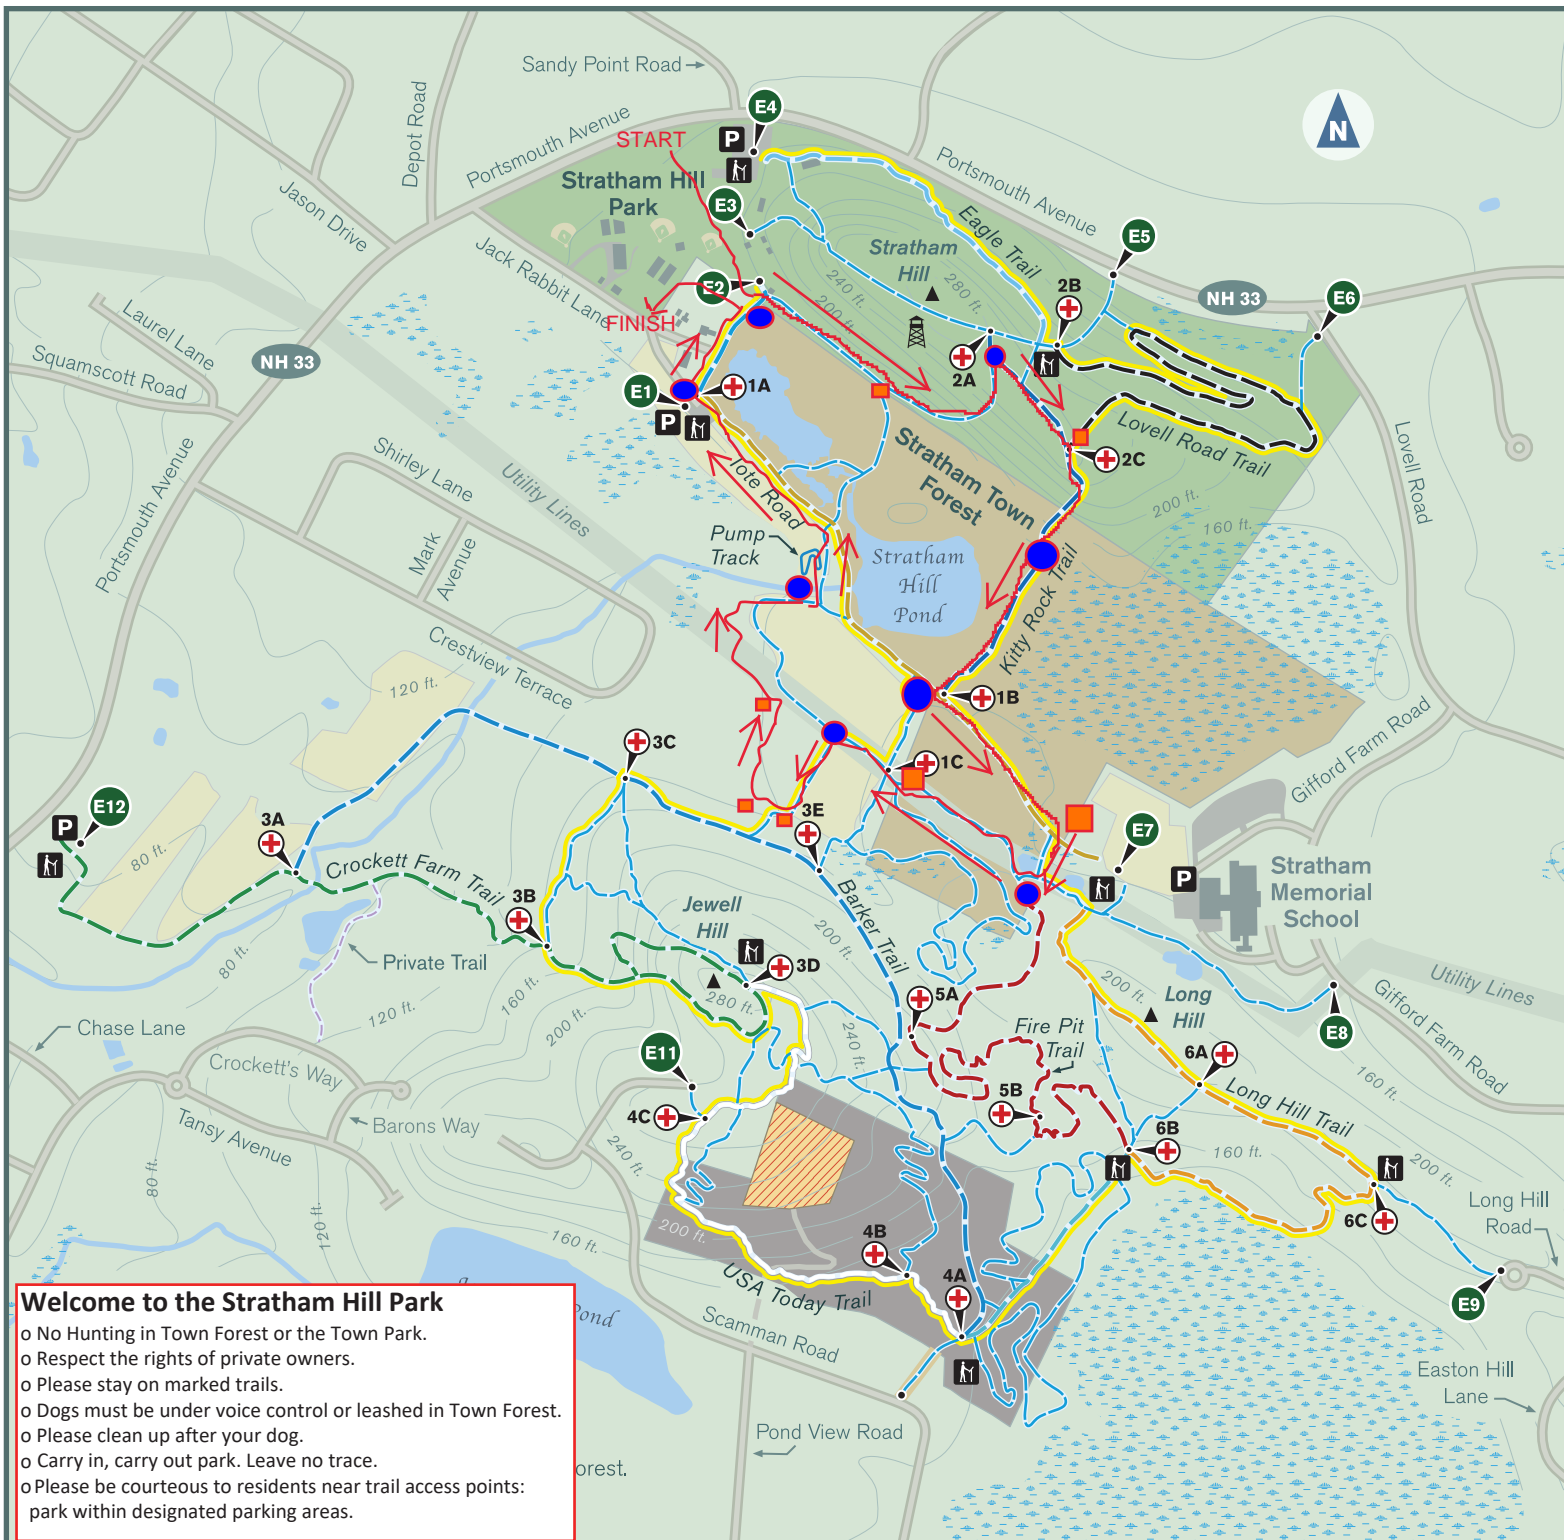

Stratham Trails

Stratham Hill, Town Forest, and Surrounding Areas

- Stratham Hill Park
- Stratham Town Forest
- Trail Entrance
- Rescue Point
- Parking Area
- Kiosk Location
- Fire Tower
- Hill top
- Perimeter Trail (4.6 mi.)
- Roads
- Contour Elevation
- Easement Property (dogs must be on leash)
- Private Property
- Open Field
- Wetlands
- Pond/River

Welcome to the Stratham Hill Park

- o No Hunting in Town Forest or the Town Park.
- o Respect the rights of private owners.
- o Please stay on marked trails.
- o Dogs must be under voice control or leashed in Town Forest.
- o Please clean up after your dog.
- o Carry in, carry out park. Leave no trace.
- o Please be courteous to residents near trail access points: park within designated parking areas.

May 2016

Map: www.mirtoart.com
Source: Town of Stratham, NH