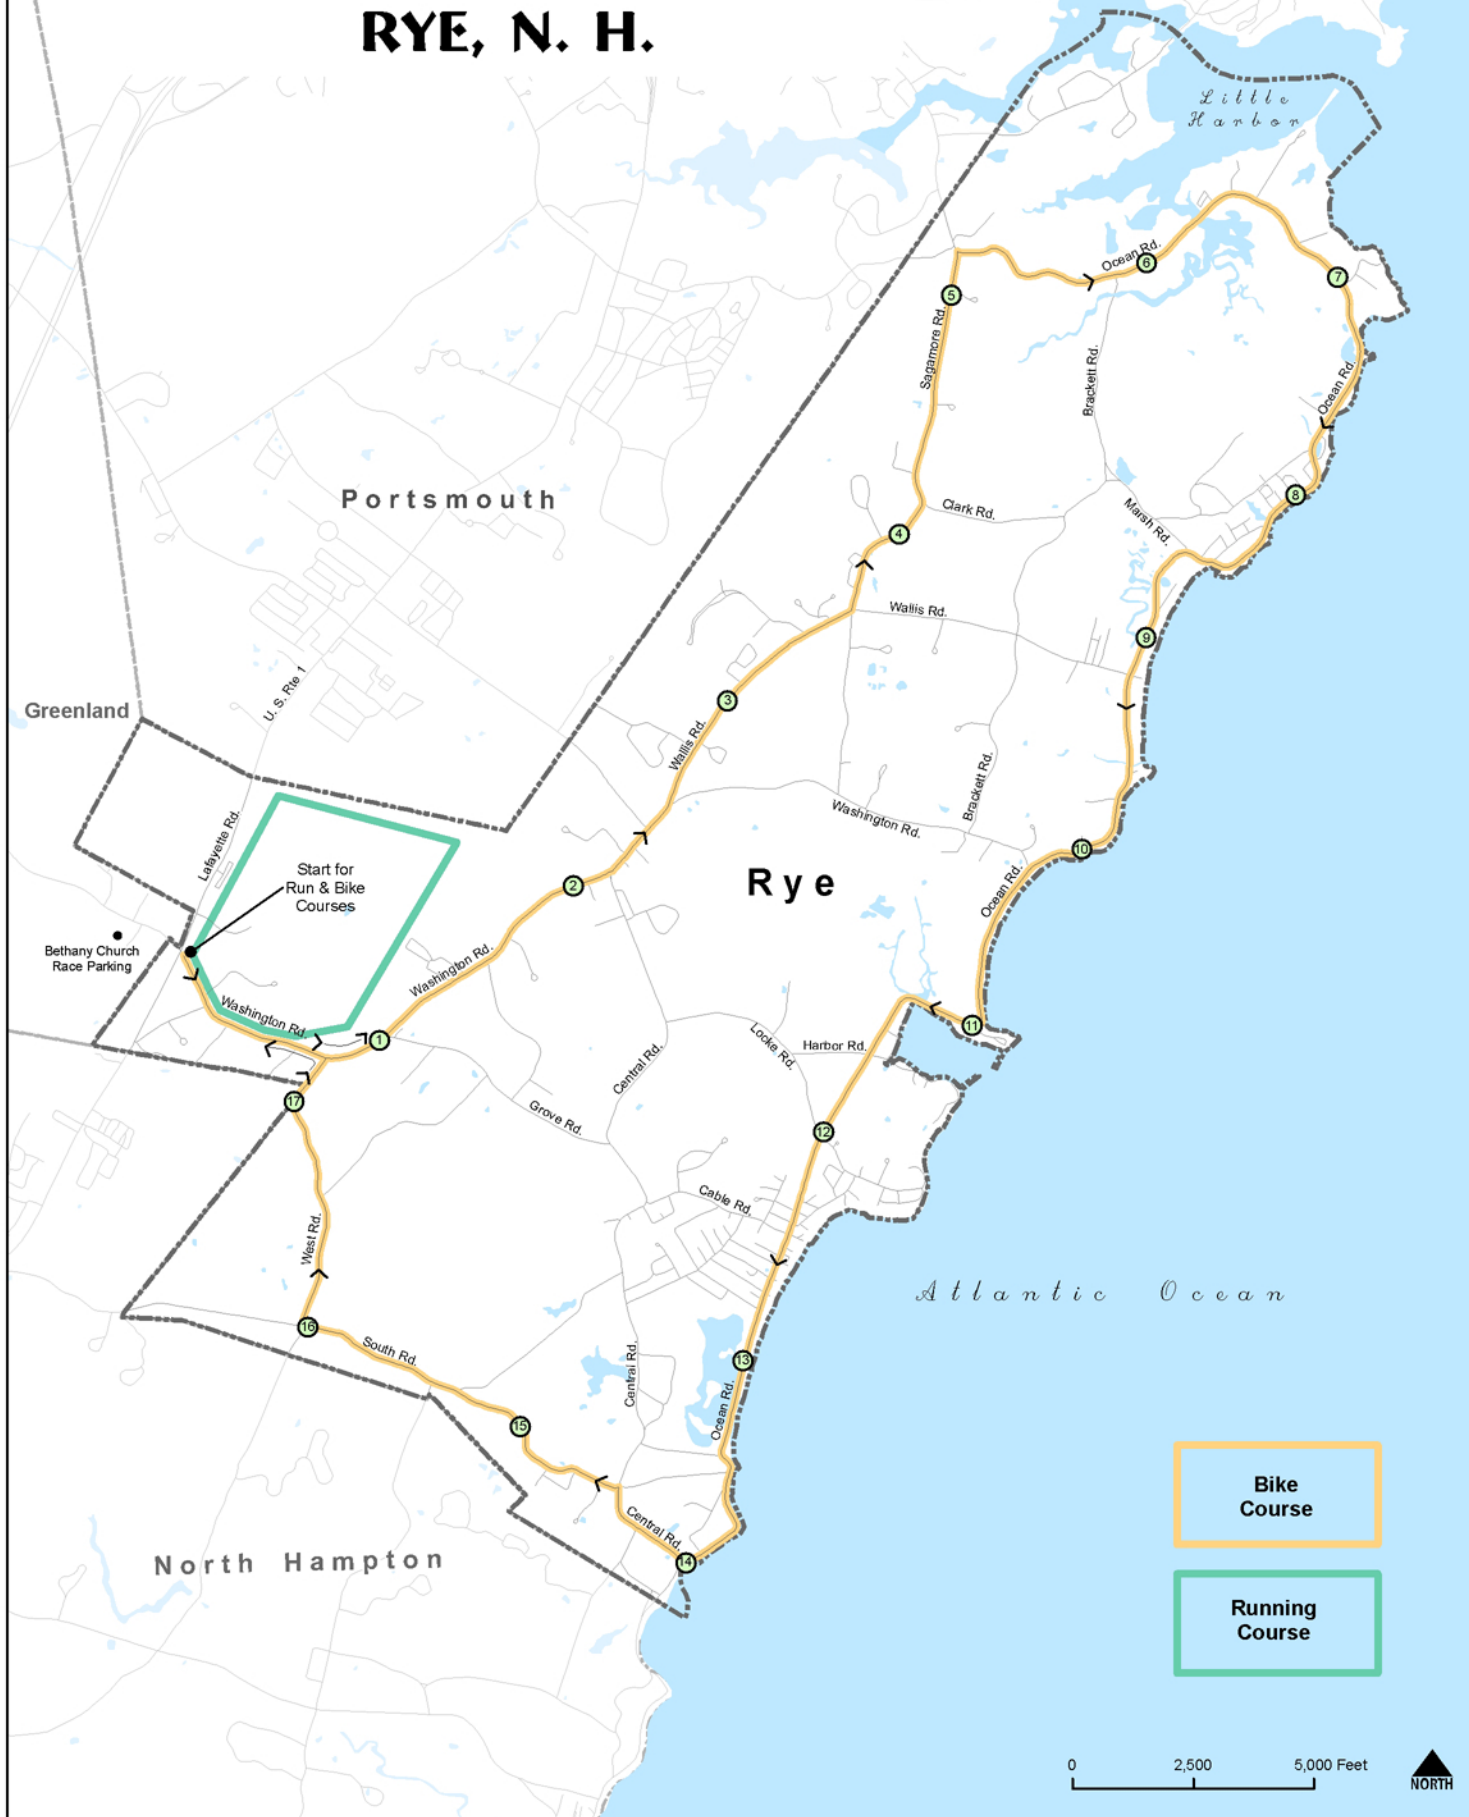

# RYE BY THE SEA DUATHLON & ROAD RACE RYE, N. H.

Portsmouth

Greenland

U.S. Rte 1

Lafayette Rd

Start for  
Run & Bike  
Courses

Bethany Church  
Race Parking

Washington Rd

Washington Rd

Rye

Grove Rd

Central Rd

Locke Rd

Harbor Rd

Cable Rd

North Hampton

West Rd

South Rd

Central Rd

Ocean Rd

Atlantic Ocean

Bike  
Course

Running  
Course

0 2,500 5,000 Feet