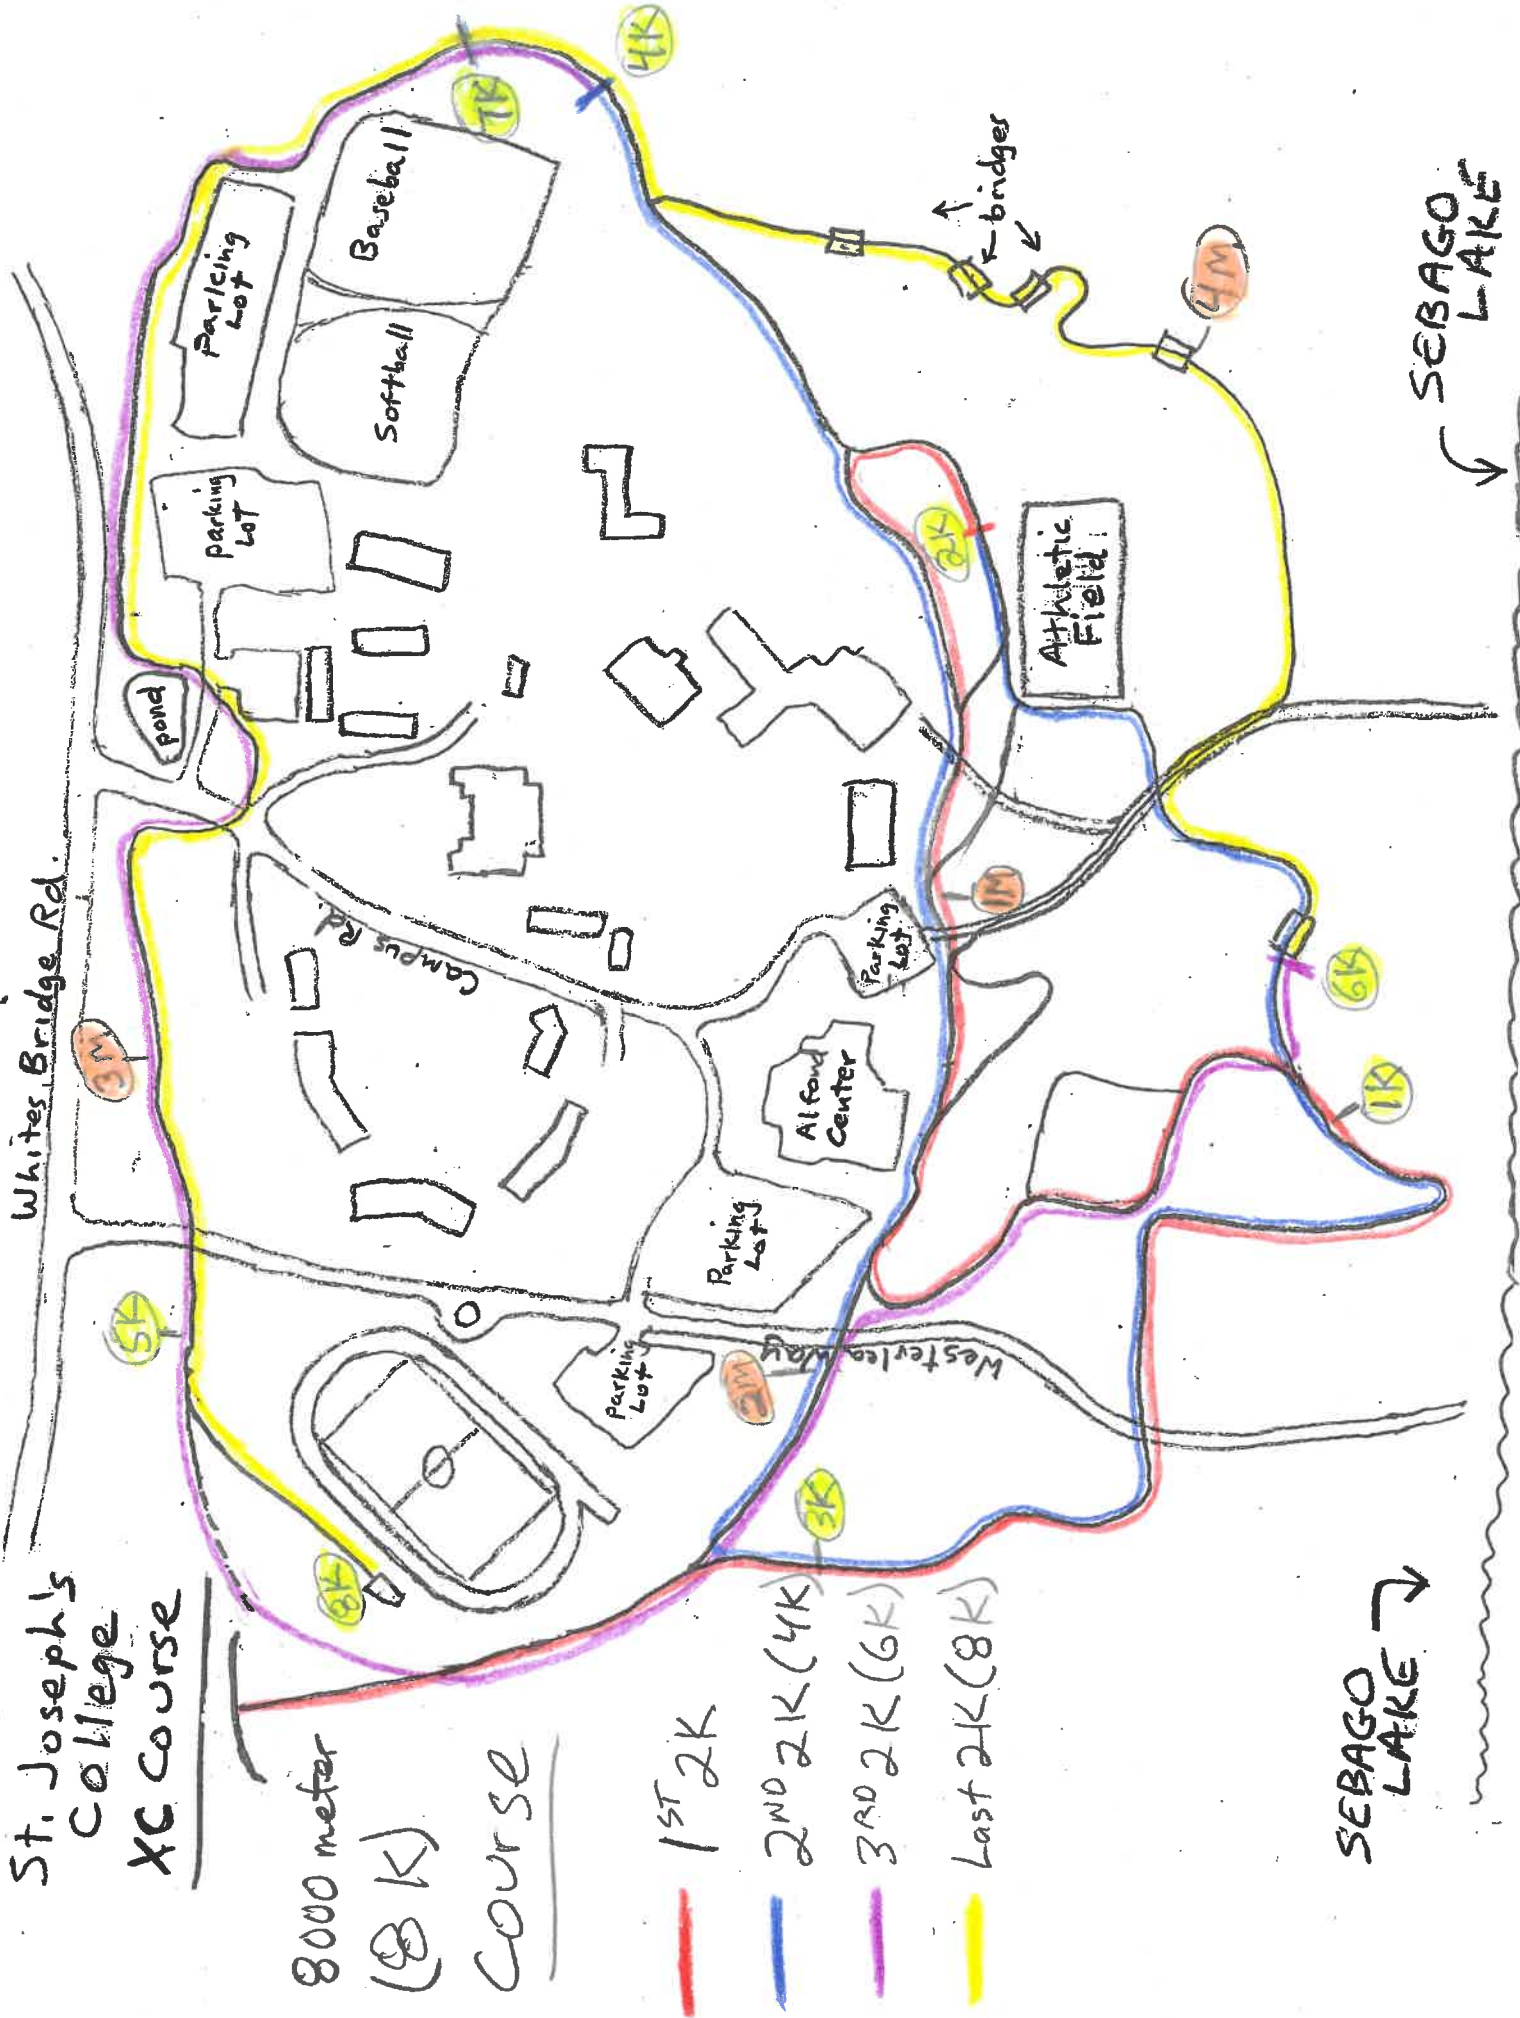

St. Joseph's College
XC Course

8000 meter
(8K)
Course

1ST 2K

2ND 2K (4K)

3RD 2K (6K)

Last 2K (8K)

SEBAGO LAKE →

SEBAGO LAKE
↙

St. Joseph's College
XC Course

6000 meter
(6K)

Course

— 1st mile

— 2nd mile

— 3rd mile

— last .73(6K)

SEBAGO LAKE →

SEBAGO LAKE →