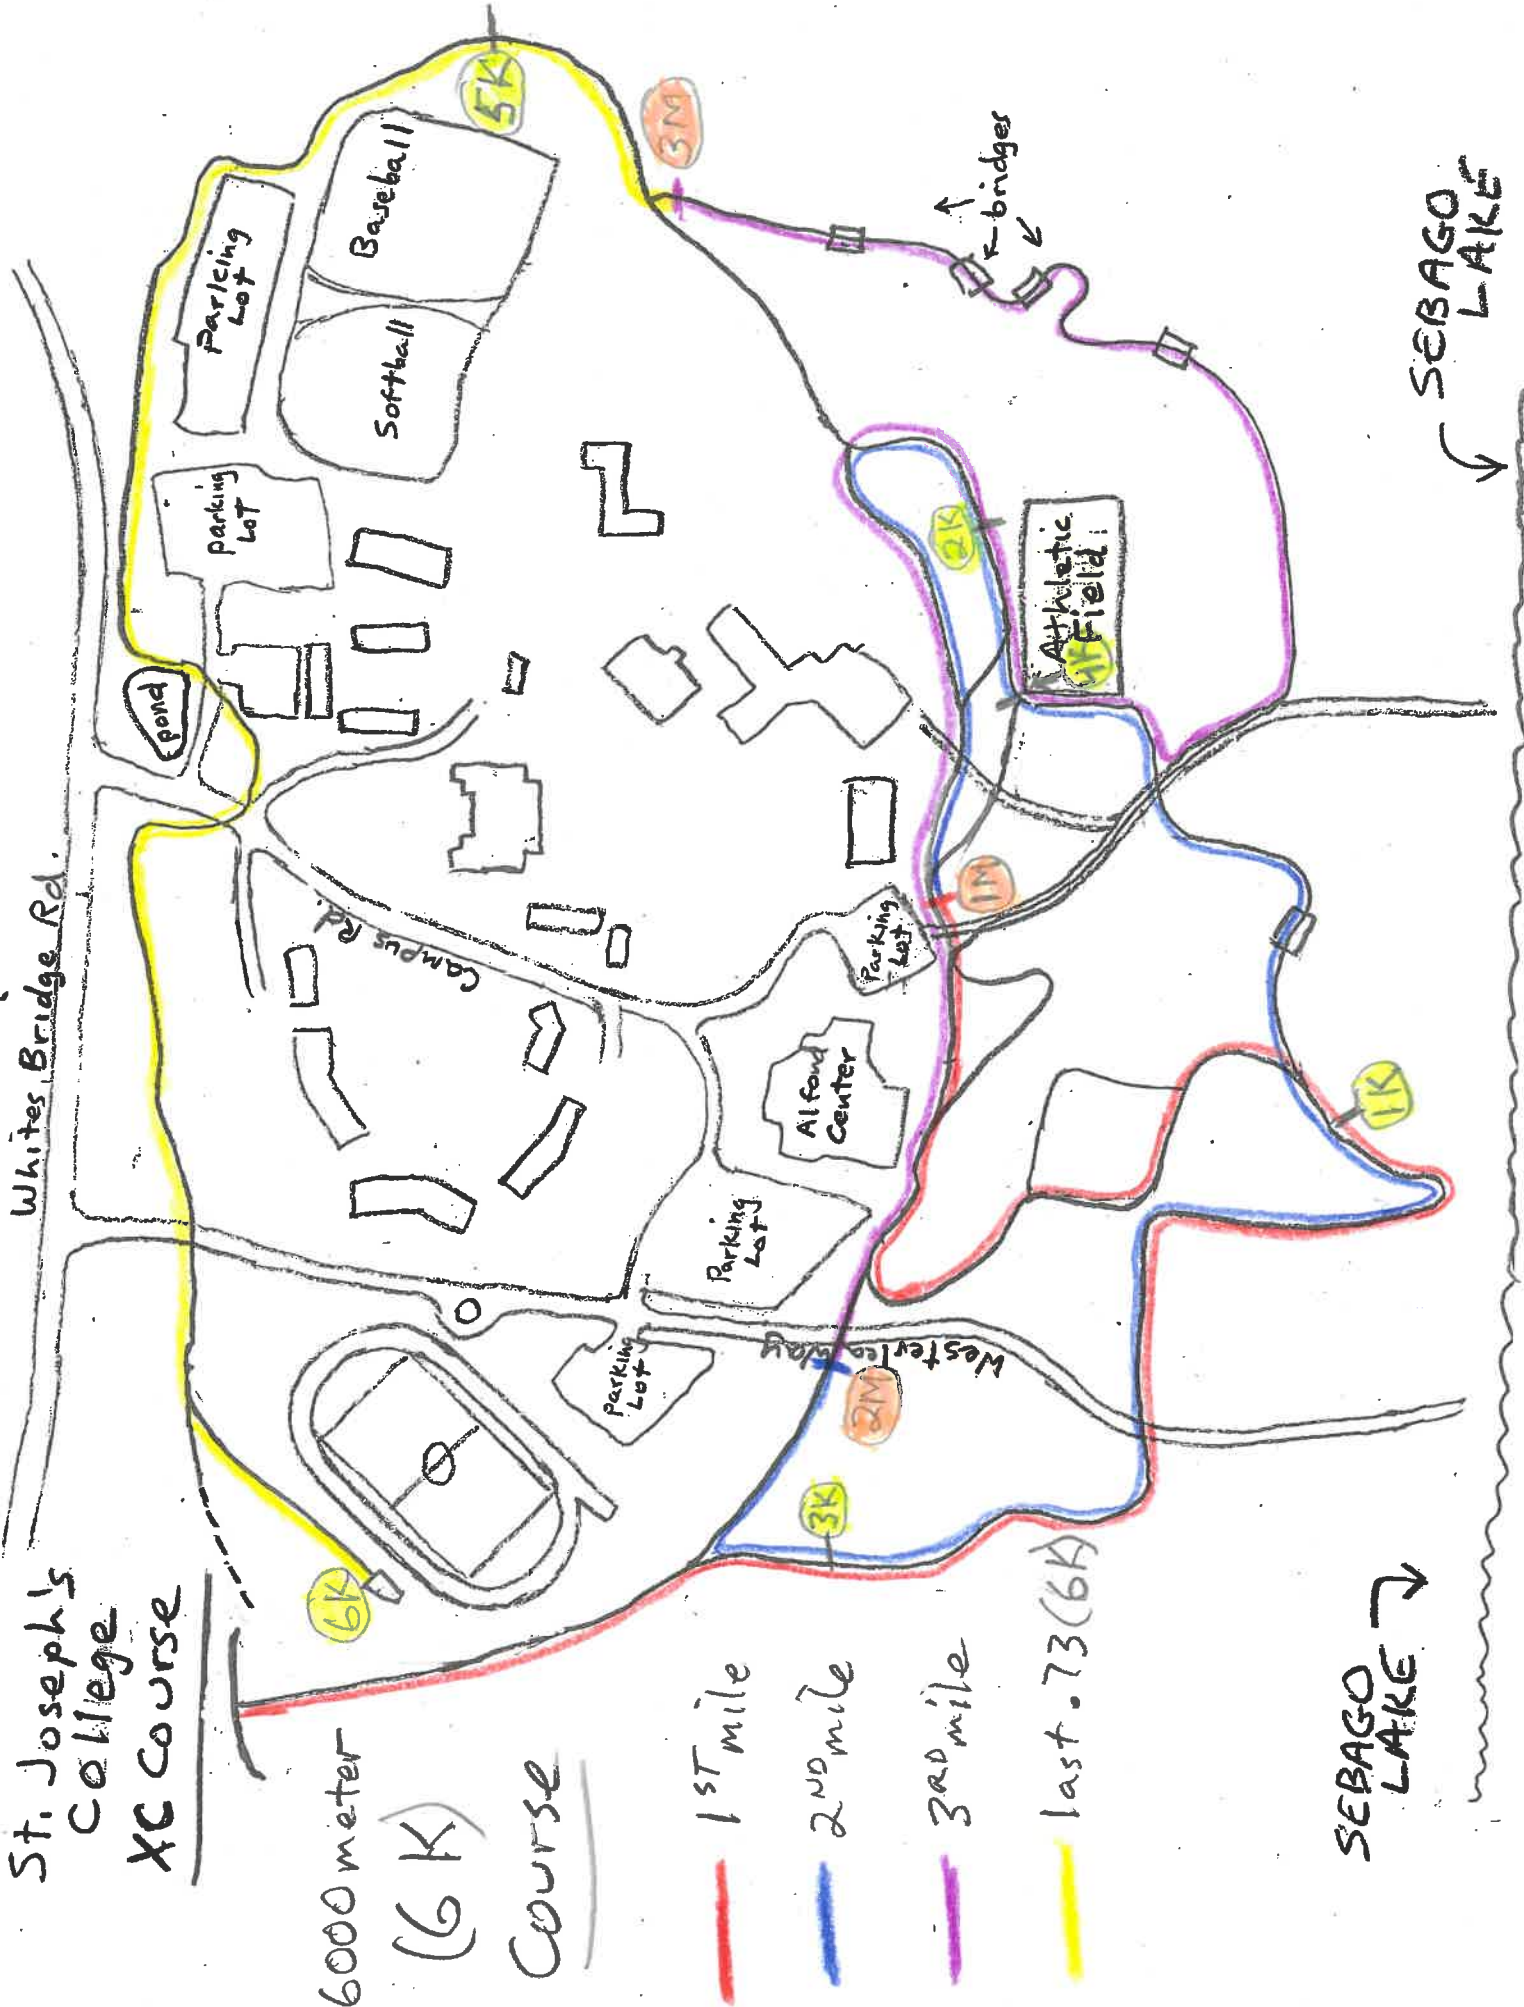

St. Joseph's College
XC Course

8000 meter
(8K)
Course

1ST 2K

2ND 2K (4K)

3RD 2K (6K)

Last 2K (8K)

SEBAGO LAKE →

SEBAGO LAKE
↙

St. Joseph's College
XC Course

6000 meter
(6K)

Course

— 1st mile

— 2nd mile

— 3rd mile

— last .73(6K)

SEBAGO LAKE →

SEBAGO LAKE →