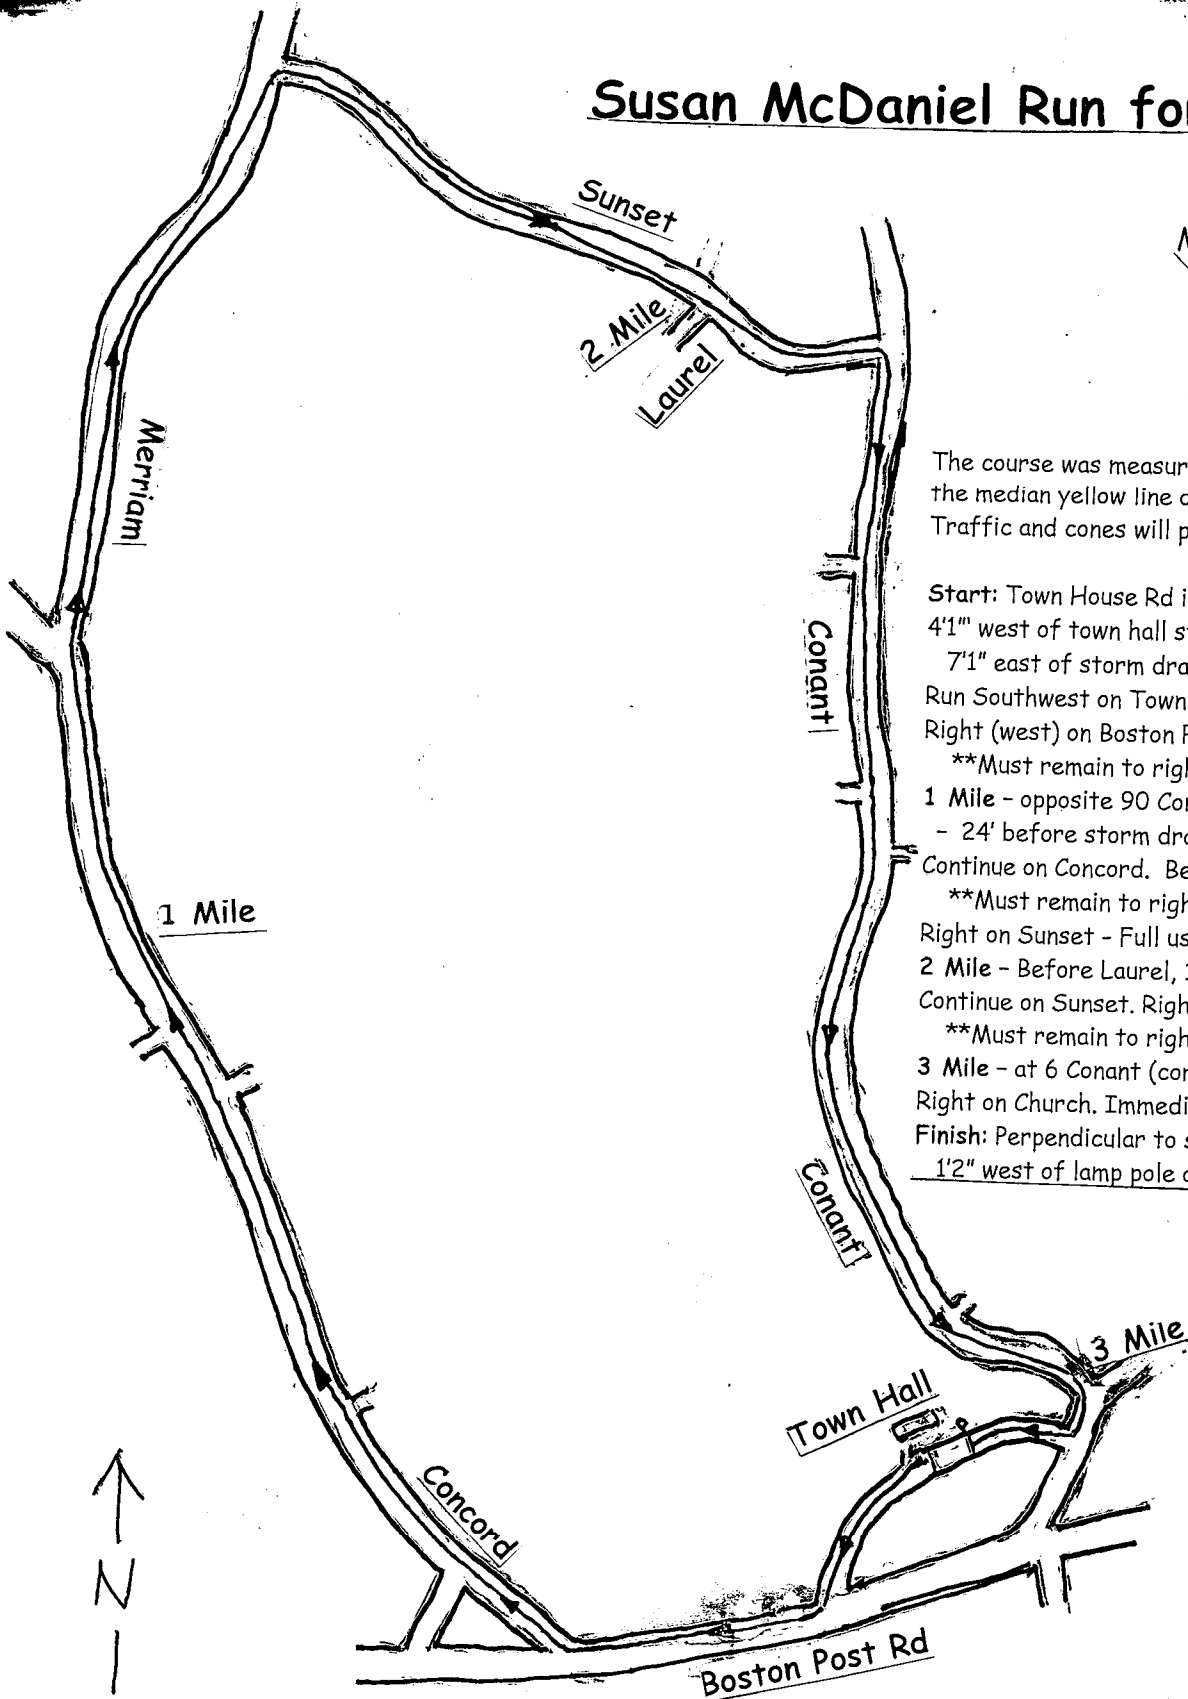

Susan McDaniel Run for Lovelane 5K Weston MA

Measured May 28, 2023
by Steve Vaitones
svaitones@usatfne.org

The course was measured remaining to the right of the median yellow line on Concord, Merriam, and Conant. Traffic and cones will prevent crossing that line.

- Start:** Town House Rd in front of Weston Town Hall
4'1" west of town hall steps on street level,
7'1" east of storm drain
Run Southwest on Town House Rd.
Right (west) on Boston Post Rd, Right (north) on Concord
**Must remain to right of centerline on Concord
1 Mile - opposite 90 Concord
- 24' before storm drain closest to 90 driveway
Continue on Concord. Bear right on Merriam
**Must remain to right of centerline on Merriam
Right on Sunset - Full use of road on Sunset
2 Mile - Before Laurel, 12' before Pole 17 on right
Continue on Sunset. Right on Conant
**Must remain to right of centerline on Conant
3 Mile - at 6 Conant (corner house) - 5' before Pole 2
Right on Church. Immediate right on Town House
Finish: Perpendicular to street at Town Hall flag pole.
1'2" west of lamp pole on opposite side of street